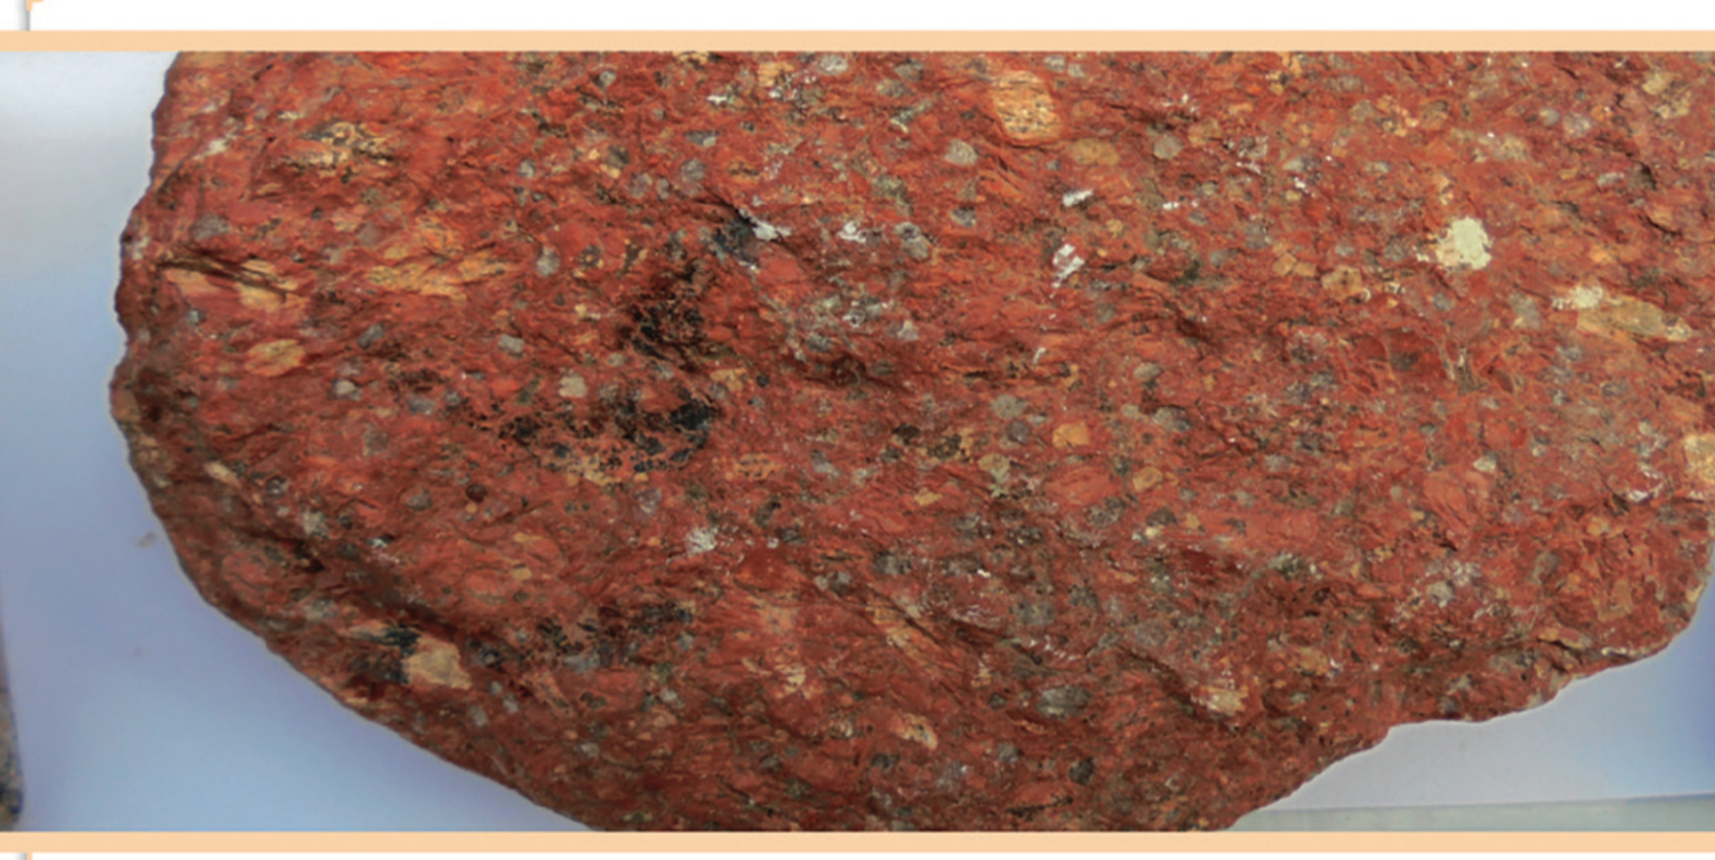

Industrial Minerals in SUDAN

MARBLE
Red Sea / Kassala /
Butana / River Nile

POZZOLANA
Jebel Marra

GYPSUM
Red Sea

GRAPHITE
Red Sea / Nuba
Mount. / Butana

KYANITE
Red Sea / Bayuda
Desert

ZEOLITE
Gedarif

WHITE SAND
N. Sudan / Bara N.
Kordofan

FELDSPAR
Bayuda Desert

PUMICE
Jebel Marra / Bayuda
Desert

BENTONITE
River Nile, N. Sudan

MICRO GRANITE
Red Sea

BLACK SAND
Red Sea

Republic of The Sudan
Ministry of Minerals

**Geological Research
Authority of the Sudan
(GRAS)**