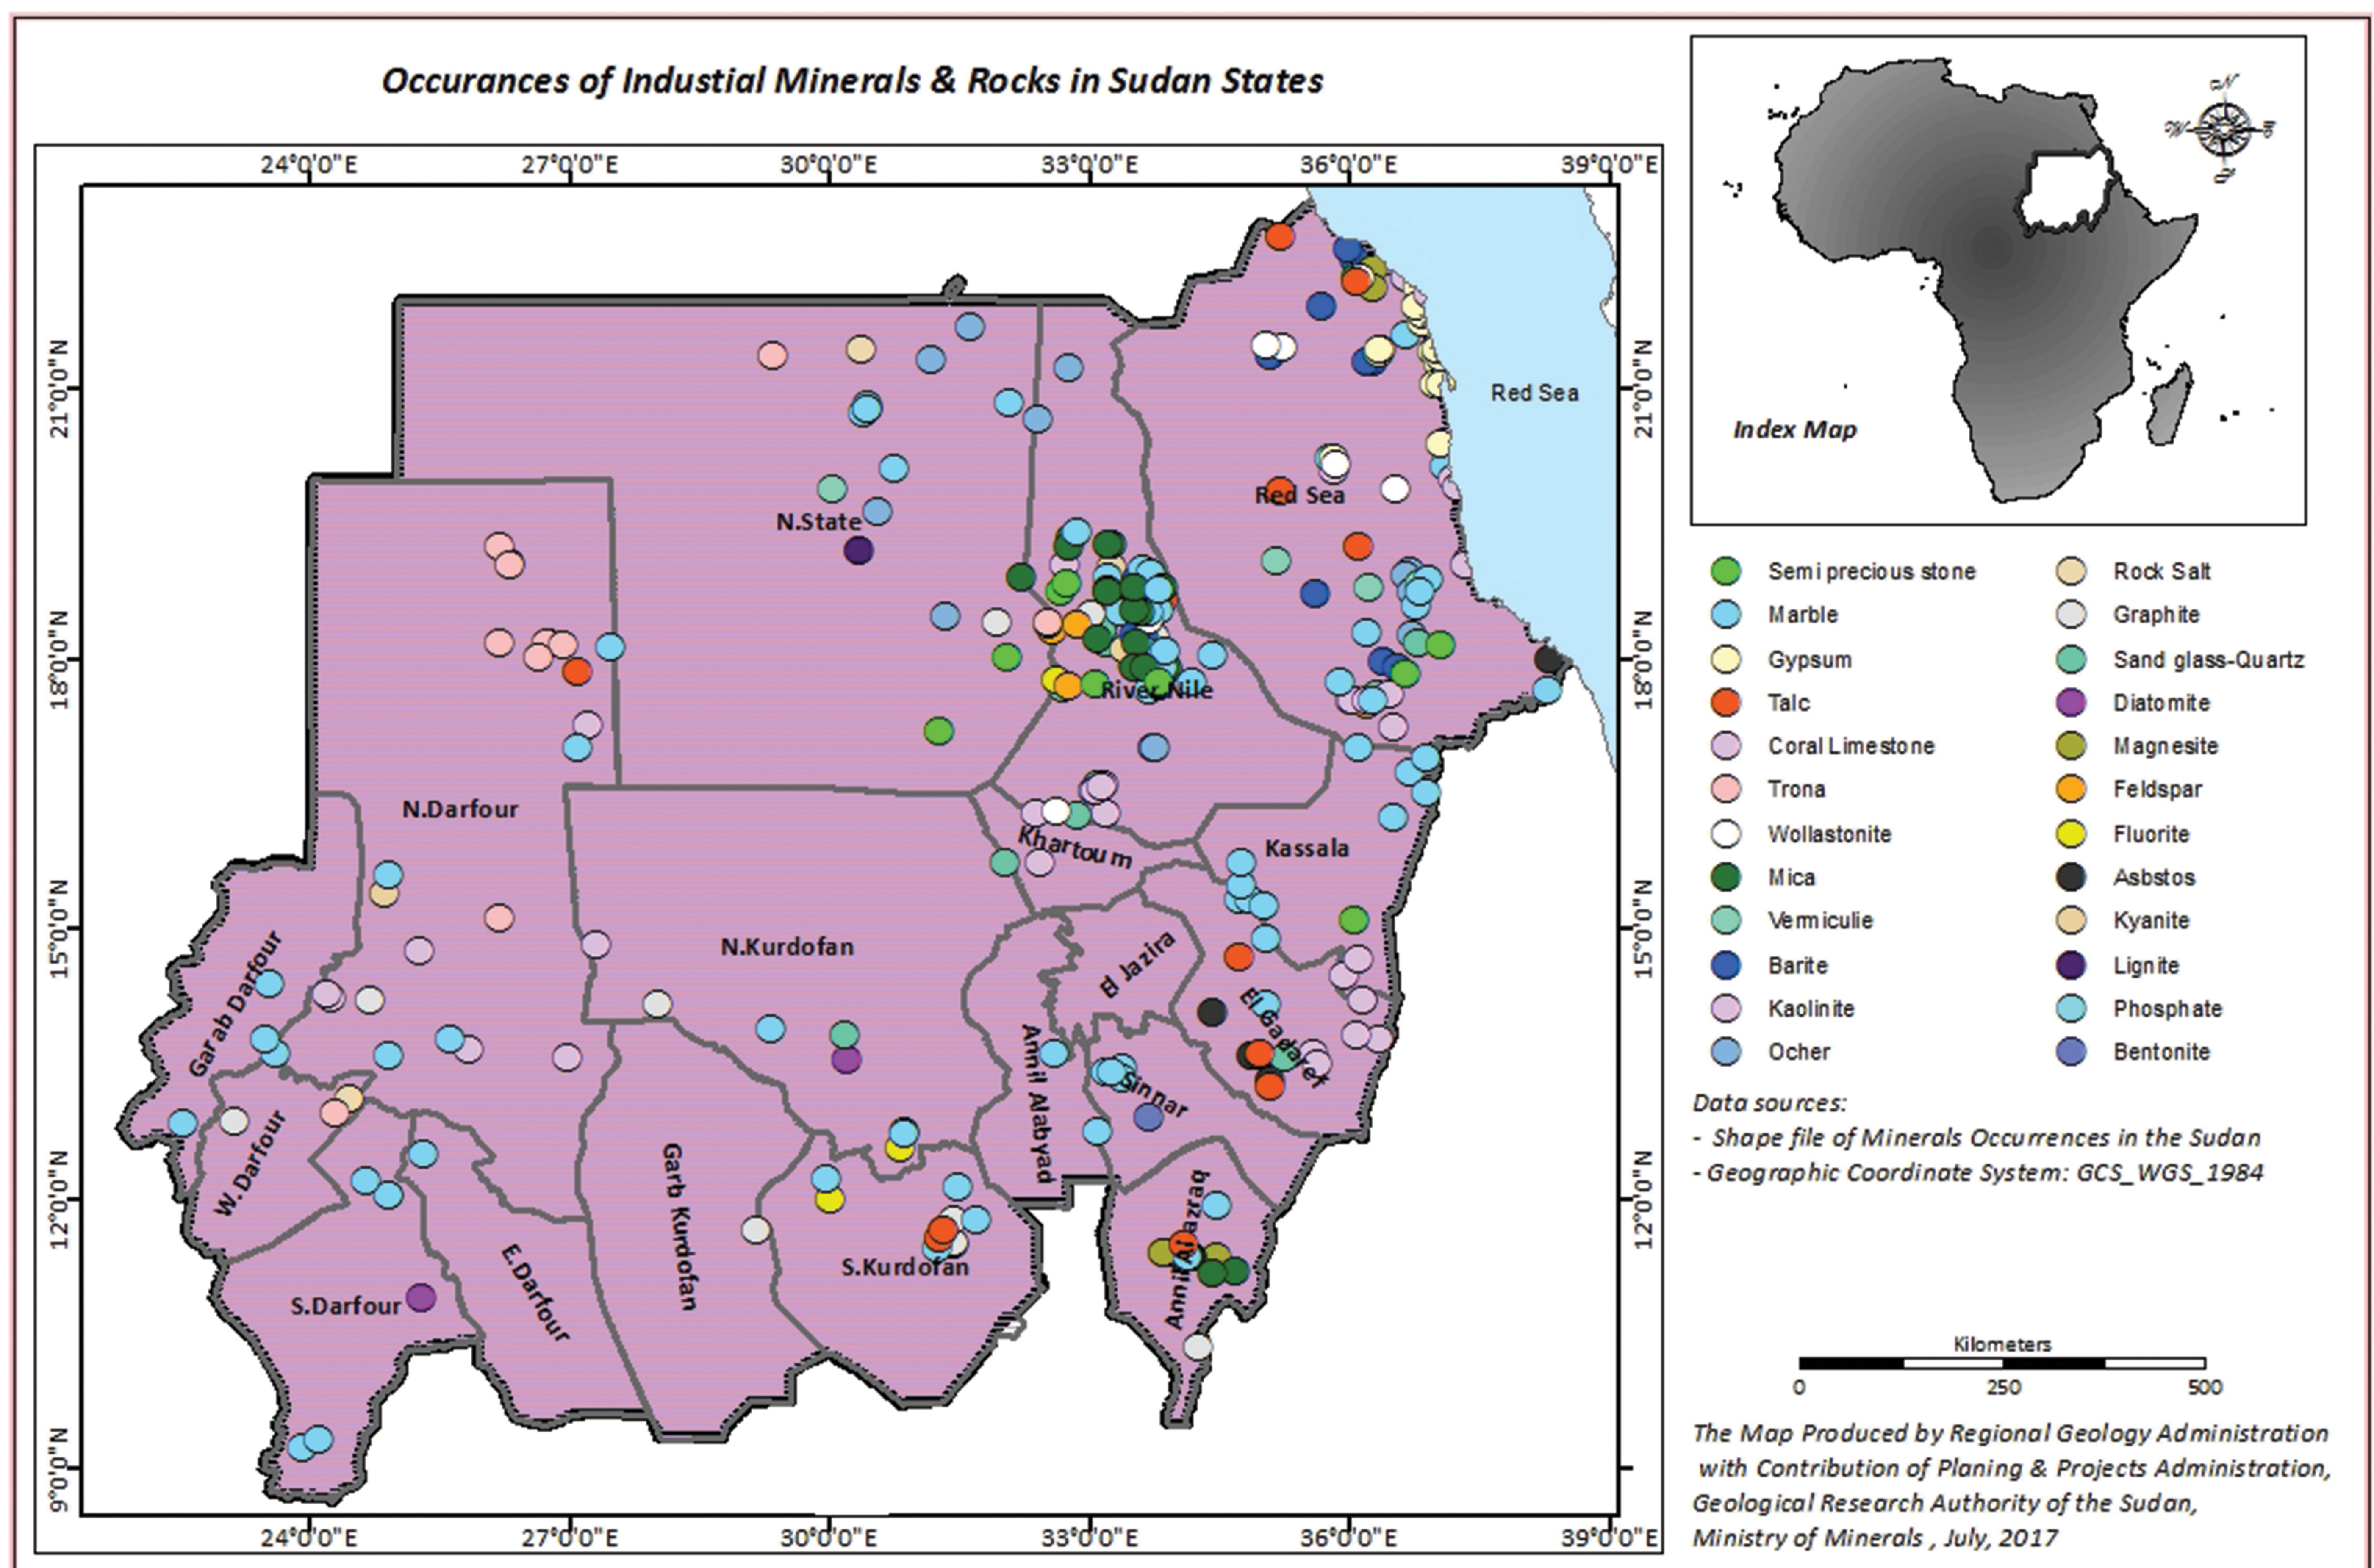

Industrial Minerals in SUDAN

MARBLE
Red Sea / Kassala /
Butana / River Nile

POZZOLANA
Jebel Marra

GYPSUM
Red Sea

GRAPHITE
Red Sea / Nuba
Mount. / Butana

KYANITE
Red Sea / Bayuda
Desert

ZEOLITE
Gedarif

WHITE SAND
N. Sudan / Bara N.
Kordofan

FELDSPAR
Bayuda Desert

PUMICE
Jebel Marra / Bayuda
Desert

BENTONITE
River Nile, N. Sudan

MICRO GRANITE
Red Sea

BLACK SAND
Red Sea

Republic of The Sudan
Ministry of Minerals

**Geological Research
Authority of the Sudan
(GRAS)**