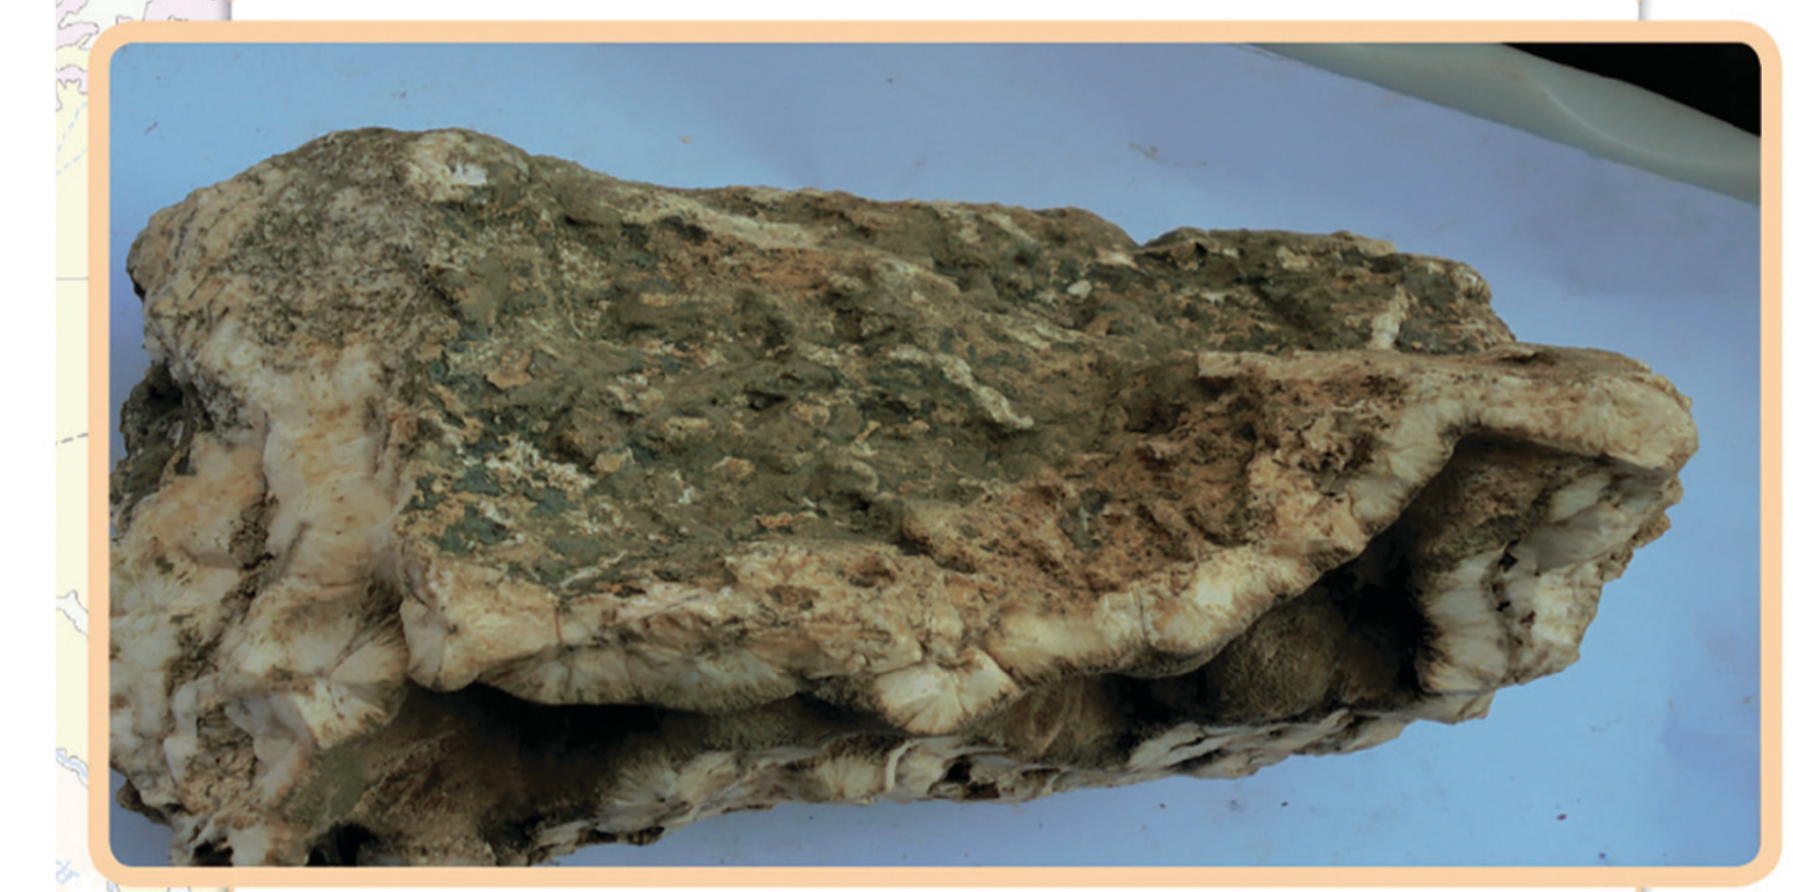

Industrial Minerals in SUDAN

MARBLE
Red Sea / Kassala /
Butana / River Nile

POZZOLANA
Jebel Marra

GYPSUM
Red Sea

GRAPHITE
Red Sea / Nuba
Mount. / Butana

KYANITE
Red Sea / Bayuda
Desert

ZEOLITE
Gedarif

WHITE SAND
N. Sudan / Bara N.
Kordofan

FELDSPAR
Bayuda Desert

PUMICE
Jebel Marra / Bayuda
Desert

BENTONITE
River Nile, N. Sudan

MICRO GRANITE
Red Sea

BLACK SAND
Red Sea

Republic of The Sudan
Ministry of Minerals

**Geological Research
Authority of the Sudan
(GRAS)**